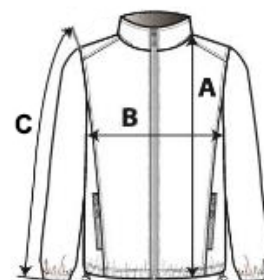

KARIBAN

35 g/m²

100% poliamid

Kieszonki

2026 : s. 445

2025 : s. 375

GŁÓWNE CECHY:

100% polyamide

Polyester padding

Warm and ultra-lightweight

Folds up into storage bag

2 front zipped pockets

Contrast interior: Convoy Grey for Black and Red; Navy for Light Royal Blue

Tone-on-tone interior: Navy for Navy

KOD CELNY: 62024010

KRAJ POCHODZENIA

China

SPECYFIKACJA ROZMIARU (CM)

	6/8	8/10	10/12	12/14
Szt./☐	15	15	15	15
Długość całkowita (A)	47,5	53,00	57,75	62,5
Szerokość klatki piersiowej (B)	39,5	42,5	45,5	48,5
Długość rękawa (C)	47,25	53,5	57,25	61,00

KOLORY:

■ Black

■ Red

■ Light Royal Blue

■ Navy