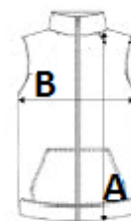

100% polyester mat 290T

100% polyester inner padding

Straight fit

Folds up into storage bag

2 zipped side pockets with nylon zip and tone-on-tone zip puller

2 inner storage pockets

Tone-on-tone nylon front zip fastening with zip puller

Horizontal padding for body and sides

Larger customisation area on chest and back

Elasticated bias finish on the armholes and hem

Hanging loop inside neck

Detachable brand label

KOD CELNY: **62024010**

KRAJ POCHODZENIA

Bangladesh

SPECYFIKACJA ROZMIARU (CM)

	S	M	L	XL	2XL
Szt./📦	15	15	15	15	15
Długość całkowita (A)	67.00	69.00	71.00	73.00	75.00
Szerokość klatki piersiowej (B)	53.00	56.00	59.00	62.00	65.00

KOLORY:

■ Dark Grey