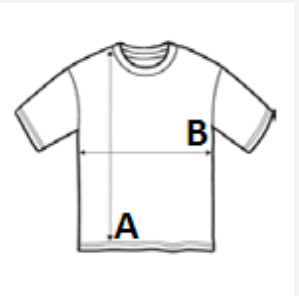

KOLORY:

☐ White

☒ Deep Black