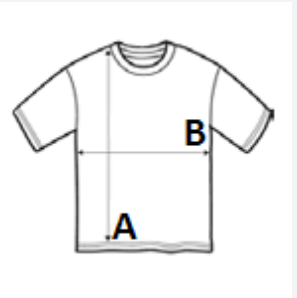

BELLA+ CANVAS.

145 g/m²

Poliester/Bumbac

Cusatura laterala

eticheta detasabila

Washable at 30°C

CARACTERISTICI PRINCIPALE:

Contains 65% recycled polyester, 35% recycled cotton

Soft Airlume cotton feel

Side-seamed

Same cut as our best-selling Unisex Jersey Short Sleeve Tee (3001)

Unisex sizing

COD TARIFAR: 61091000

TARA DE ORIGINE

Nicaragua

SPECIFICAȚIE DIMENSIUNE (CM)

	XS	S	M	L	XL	2XL	3XL
Buc./📦	72	72	72	72	72	72	60
Lungimea corpului (A)	68.60	71.10	73.70	76.20	78.70	81.30	83.80
Latimea pieptului (B)	41.90	45.70	50.80	55.90	61.00	66.00	71.10

CULORI:

 White Black