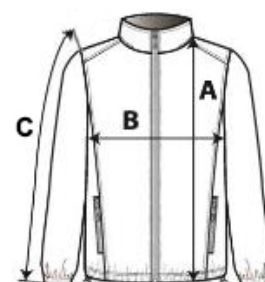

300 g/m<sup>2</sup> Bumbac/Poliester Buzunar eticheta detasabila Washable at 30°C

**CARACTERISTICI PRINCIPALE:**

- 80% Cotton, 20% Polyester
- Sport Grey: 70% Cotton, 30% Polyester
- Reactive dyed
- Taped back neck
- Contrast sleeves
- Contrast press studs
- Twin needle stitching
- Contrast welted side pockets
- Contrast striped welt and cuff rib
- Unisex style

COD TARIFAR: **61033200**

TARA DE ORIGINE

**Pakistan**

**SPECIFICAȚIE DIMENSIUNE (CM)**

	XS	S	M	L	XL	2XL	3XL
Buc./☒	24	24	24	24	24	24	24
Lungimea corpului (A)	68.50	69.75	71.00	72.25	73.50	74.75	78.75
Latimea pieptului (B)	51.00	53.50	56.00	58.50	62.50	66.50	71.50
Sleeve Length / exterior (C)	62.50	63.75	65.00	66.00	67.00	68.00	69.00