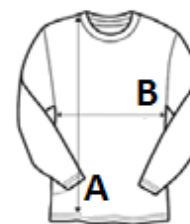

Quality cotton based brushed back fleece

Set-in sleeves

Crewneck, elasticated neck tape

Contrast herringbone back

COD TARIFAR: 61102091

TARA DE ORIGINE

Pakistan

SPECIFICAȚIE DIMENSIUNE (CM)

	S
Buc./📦	24
Lungimea corpului (A)	70.00
Latimea pieptului (B)	51.00
Lungimea manecii (C)	65.00

CULORI:

■ Heather Grey/Navy