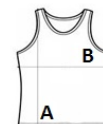

GI46200 PERFORMANCE® ADULT CORE SINGLET **Outlet**
**GILDAN**

**CARACTERISTICI PRINCIPALE**

159 g/m<sup>2</sup>  
 159.0 G/SqM (White 156.0 G/SqM)  
 100% Polyester  
 Active fit  
 Wicking properties  
 Snag-resistant  
 Single-needle topstitched 5.1cm shoulder strap  
 Racerback  
 Tearaway label  
 Twin needle neck, armhole, and bottom hem  
 Transitioning to side seam

**Sugestii de personalizare:**

Transfer termic, Serigrafie, Sublimare

**Tara de origine:**

Honduras

**SPECIFICAȚIE DIMENSIUNE (CM)**

	S	M	L	XL	2XL
<b>Buc./</b>	36	36	36	36	36
<b>Lungimea corpului (A)</b>	71.12	73.66	76.20	78.74	81.28
<b>Latimea pieptului (B)</b>	45.72	50.80	55.88	60.96	66.04