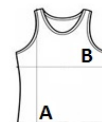

GI46200 PERFORMANCE® ADULT CORE SINGLET **Outlet**
GILDAN

CARACTERISTICI PRINCIPALE

159 g/m²
 159.0 G/SqM (White 156.0 G/SqM)
 100% Polyester
 Active fit
 Wicking properties
 Snag-resistant
 Single-needle topstitched 5.1cm shoulder strap
 Racerback
 Tearaway label
 Twin needle neck, armhole, and bottom hem
 Transitioning to side seam

Sugestii de personalizare:

Transfer termic, Serigrafie, Sublimare

Tara de origine:

Honduras

SPECIFICAȚIE DIMENSIUNE (CM)

	S	M	L	XL	2XL
Buc./📏	36	36	36	36	36
Lungimea corpului (A)	71.12	73.66	76.20	78.74	81.28
Latimea pieptului (B)	45.72	50.80	55.88	60.96	66.04