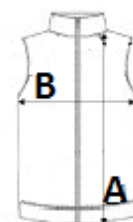

Tone-on-tone nylon zip fastening with chin guard and puller

Horizontal quilting

Wider quilting bands (11 cm at the front, 14.5 cm at the back) to enhance decoration

Tone-on-tone elastic bias finish at armholes and bottom hem

Inner hanging loop at collar

Packable product with storage pouch

Tear-away brand label

Injected padding: weight may vary depending on garment zones

Total weight is indicative

COD TARIFAR: **62024010**

TARA DE ORIGINE

Myanmar

SPECIFICAȚIE DIMENSIUNE (CM)

	S	M	L	XL	2XL	3XL	4XL
Buc./☒	15	15	15	15	15	15	15
Lungimea corpului (A)	67.00	69.00	71.00	73.00	75.00	77.00	79.00
Latimea pieptului (B)	53.00	56.00	59.00	62.00	65.00	68.00	71.00