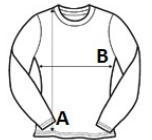

**JC039** WOMEN'S LONG SLEEVE CROP T **Outlet**

**JustCool**  
*ALWAYS*
**CARACTERISTICI PRINCIPALE**

210 g/m<sup>2</sup>  
 Blended polyester  
 Raglan sleeves  
 Thumb-holes  
 Active fit  
 Wicking quick dry fabric  
 Printable elastic at hem  
 Long sleeves

**Tara de origine:**

China

**SPECIFICAȚIE DIMENSIUNE (CM)**

	<b>M</b>	<b>L</b>	<b>XL</b>
<b>Buc./</b>	40	40	40
<b>Lungimea corpului (A)</b>	43	44	45
<b>Latimea pieptului (B)</b>	45.50	48.50	51.50
<b>Lungimea manecii (C)</b>	78	80	82