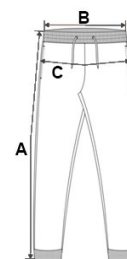

KA747 MEN'S PREMIUM JEANS **Outlet**

KARIBAN

CARACTERISTICI PRINCIPALE

- 98% cotton/2% elastane
- Coated fabric
- Zip fastening and metal button
- 2 slant front pockets and ticket pocket
- 2 patch back pockets
- Pocket bags in decorative fabric
- Contrasting seams
- Waistband with belt loops
- This product has been specially treated and appears intentionally aged
- This manufacturing process results in colour variations between products and makes each piece unique
- No brand label, only size tag for easy relabelling

Tara de origine:

Türkiye

SPECIFICAȚIE DIMENSIUNE (CM)

	40	42	44	46	48	50
Buc./🌀	20	20	20	20	20	20
Latimea taliei(B)	42.50	44.50	46.50	49	51.50	54
Lungimea pe interior	86	86	86	86	86	86
Lungimea pe exterior	104.50	105	105.50	106	106.50	107
Latimea șoldului	51	53	55	57	59	61