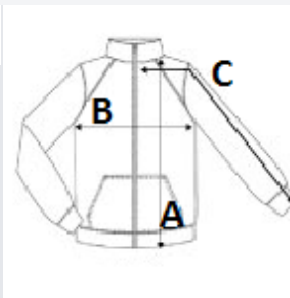

Straight fit

Front fastening with reverse zip in tone-on-tone nylon

Raglan sleeves with contrasting shoulder inserts

Contrasting chest and shoulder cut-out

2 zipped front pockets

Textured fabric inserts on the sides and back

Zip cover at the upper neckline for added comfort

Detachable brand label for easy decoration access

COD TARIFAR: **61103099**

TARA DE ORIGINE

Pakistan

SPECIFICAȚIE DIMENSIUNE (CM)

	XS	S	M	L	XL	2XL	3XL	4XL
Buc./📦	25	25	25	25	25	25	25	25
Lungimea corpului (A)	66.50	68.50	70.50	72.50	74.50	76.50	78.50	80.50
Latimea pieptului (B)	49.00	52.00	55.00	58.00	61.00	64.00	67.00	70.00
Lungimea manecii (C)	72.25	77.00	78.75	80.50	82.25	84.00	85.75	87.50