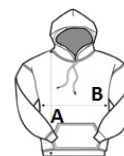

SPECIFICAȚIE DIMENSIUNE (CM)

	XS	S	M	L	XL	2XL	3XL	4XL
Buc./	25	25	25	25	25	25	25	25
Lungimea corpului (A)	69	72	73	75	76	78	80	82
Latimea pieptului (B)	50	53	56	61	65	68	71	75