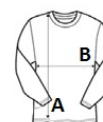

Style

Round neck

1x1 ribbed cuffs, neck and bottom

Neck tape

Set-in sleeves

Tubular XS-XL, Sideseamed 2XL-4XL

Outstanding size tolerance: +10%

For the side-seamed version [click here!](#)

Certificări:

Tara de origine:

Pakistan

SPECIFICAȚIE DIMENSIUNE (CM)

	XS	S	M	L	XL	2XL	3XL	4XL
Buc.	25	25	25	25	25	25	25	25
Lungimea corpului (A)	68	71	72	74	75	77	79	81
Latimea pieptului (B)	50	53	56	61	65	68	71	75