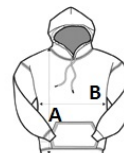

Set-in sleeves

Cut and sewn

1x1 ribbed cuffs and bottom

Kangaroo pocket

Lined hood

Jersey half moon and neck tape inside collar

Relaxed fit

Sugestii de personalizare:

	4A	6A	8A	10A	12A	14A
Buc./	25	25	25	25	25	25
Lungimea corpului (A)	45	50	54	58	62	65
Latimea pieptului (B)	36	38	41	44	47	50

CULORI:

■ Bright Red
 ■ French Navy
 □ White
 ■ Black