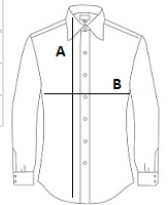

BCSWT83 B&C SHARP LSL /WOMEN **Outlet****CARACTERISTICI PRINCIPALE**

- 100% cotton twill with Easy Care finish
- Soft feminine collar
- Cross stitched mother-of-pearl effect buttons
- 2-button adjustable cuffs
 - a. Angular cuffs & thin square-gauntlets
 - b. Additional cufflink buttonholes
- Darts at bustline & back panel for a feminine shape
- Horizontal last buttonhole
- Curved bottom hem

Certificări:STANDARD
100**Tara de origine:**

Bangladesh

**SPECIFICAȚIE DIMENSIUNE (CM)**

	XS	S	M	L	XL
Buc./	10	10	10	10	10
Lungimea corpului (A)	65	66	67	68	69
Latimea pieptului (B)	45,5	48	50,5	53	55,5

**CULORI:**