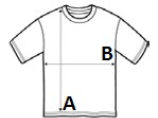

SPECIFICAȚIE DIMENSIUNE (CM)

	S	M	L	XL	2XL	3XL
Buc./	50	50	50	50	50	50
Lungimea corpului (A)	70	72	74	76	78	80
Latimea pieptului (B)	48	51	54	57	60	63