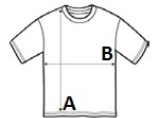

SPECIFICAȚIE DIMENSIUNE (CM)

	S	M	L	XL	2XL	3XL
Buc./	50	50	50	50	50	50
Lungimea corpului (A)	70	72	74	76	78	80
Latimea pieptului (B)	48	51	54	57	60	63