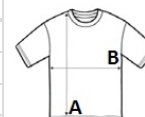

SPECIFICAȚIE DIMENSIUNE (CM)

	XS	S	M	L	XL	2XL
Buc./	50	50	50	50	50	50
Lungimea corpului (A)	61	63	65	67	69	71
Latimea pieptului (B)	41	44	47	50	53	56