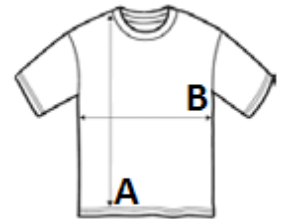

## BELLA+CANVAS

145 g/m<sup>2</sup>

Poliester/Bumbac

Cusatura laterala

eticheta detasabila

Washable at 30°C

## CARACTERISTICI PRINCIPALE:

Contains 65% recycled polyester, 35% recycled cotton

Soft Airlume cotton feel

Side-seamed

Same cut as our best-selling Unisex Jersey Short Sleeve Tee (3001)

Unisex sizing

COD TARIFAR: 61091000

## SPECIFICAȚIE DIMENSIUNE (CM)

	XS	S	M	L	XL	2XL	3XL
Buc./📦	72	72	72	72	72	72	60
Lungimea corpului (A)	68.60	71.10	73.70	76.20	78.70	81.30	83.80
Latimea pieptului (B)	41.90	45.70	50.80	55.90	61.00	66.00	71.10