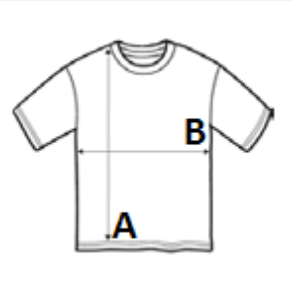

## BELLA+CANVAS

Poliester/Bumbac

Cusatura laterala

eticheta detasabila

Washable at 30°C

## CARACTERISTICI PRINCIPALE:

Side-seamed

Retail fit

Unisex sizing

Solid Colors, Neon Colors: 120 g/m2

Marble Colors, Speckled Colors, Slub Colors and Solid Black Slub: 135 g/m2

Mineral Wash: 142 g/m2

Acid Wash Colors: 150 g/m2

## SPECIFICAȚIE DIMENSIUNE (CM)

	XS	S	M	L	XL	2XL
Buc./☒	72	72	72	72	72	72
Lungimea corpului (A)	67.30	69.90	72.40	74.90	77.50	80.00
Latimea pieptului (B)	44.10	47.90	53.00	58.10	63.20	68.30