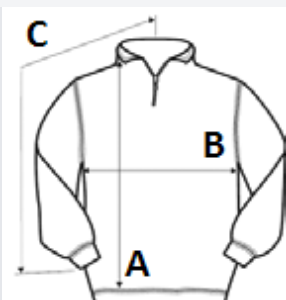

**CRAGHOPPERS**  
Discover Your World

300 g/m<sup>2</sup>

100% Poliester

Cusatura laterala

Washable at 30°C

**CARACTERISTICI PRINCIPALE:**

Light-as-air microfleece constructed from Craghoppers' amazingly soft fleece fabric  
Corey holds on to warmth with remarkable efficiency, making it a firm favourite all year round  
A workwear essential  
Easy care quick drying fabric  
Slim Fit

COD TARIFAR: **61013090**

TARA DE ORIGINE

**Bangladesh**

**SPECIFICAȚIE DIMENSIUNE (CM)**

	XS	XL
Buc./☒	12	12
Lungimea corpului (A)	68.60	74.90
Latimea pieptului (B)	45.50	58.50
Lungimea manecii (C)	77.50	82.60