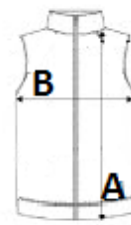

With water-repellent outer and fleecy inner face for effective heat retention

Practical and versatile

Zippered pockets

Relaxed Fit

COD TARIFAR: **62104000**

TARA DE ORIGINE

Bangladesh

SPECIFICAȚIE DIMENSIUNE (CM)

	XS	S	M	L	XL	2XL	3XL
Buc./📏	12	12	12	12	12	12	12
Lungimea corpului (A)	67.30	67.30	70.00	70.00	72.40	72.40	76.20
Latimea pieptului (B)	45.50	48.50	51.00	54.50	58.50	62.00	66.00

CULORI:

■ Dark Navy

■ Carbon Grey