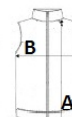

SPECIFICAȚIE DIMENSIUNE (CM)

	XS	S	M	L	XL	2XL	3XL
Buc./	12	12	12	12	12	12	12
Lungimea corpului (A)	67.30	67.30	70	70	72.40	72.40	76.20
Latimea pieptului (B)	45.50	48.50	51	54.50	58.50	62	66