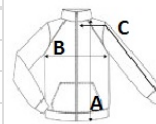

SPECIFICAȚIE DIMENSIUNE (CM)

	8	10	12	14	16	18	20
Buc./	12	12	12	12	12	12	12
Lungimea corpului (A)	68.60	68.60	71.10	71.10	73.70	73.70	73.70
Latimea pieptului (B)	47	49.50	52.10	55.90	58.40	61	63.50
Lungimea manecii (C)	72.40	73.70	74.90	76.20	77.50	78.70	80