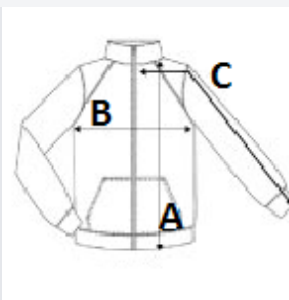

CRAGHOPPERS
Discover Your World

500 g/m²

Poliester/Elastan

Cusatura laterala

Washable at 30°C

CARACTERISTICI PRINCIPALE:

This versatile layering piece features a water-repellent outer face and snug striped fleece inner for agile protection indoors and out

Elasticated bound cuffs and 3 zipped pockets

Adjustable hem

Zipped pockets

Regular Fit

COD TARIFAR: **62014010**

TARA DE ORIGINE

Bangladesh

SPECIFICAȚIE DIMENSIUNE (CM)

	8	10	12	14	16	18	20
Buc./📏	12	12	12	12	12	12	12
Lungimea corpului (A)	68.60	68.60	71.10	71.10	73.70	73.70	73.70
Latimea pieptului (B)	47.00	49.50	52.10	55.90	58.40	61.00	63.50
Lungimea manecii (C)	72.40	73.70	74.90	76.20	77.50	78.70	80.00