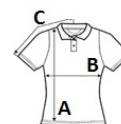

SPECIFICAȚIE DIMENSIUNE (CM)

	8	10	12	14	16	18	20
Buc./	16	16	16	16	16	16	16
Lungimea corpului (A)	66.00	66.00	68.60	68.60	71.10	71.10	71.10
Latimea pieptului (B)	47.00	49.50	52.10	55.90	59.70	63.50	67.30
Lungimea manecii (C)	29.80	31.10	32.40	33.70	34.90	36.20	37.50