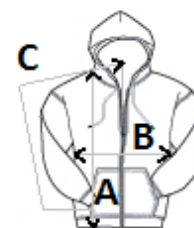

FINDEN + HALES

280 g/m²

100% Poliester

Cu fermoar

eticheta detasabila

Washable at 40°C

CARACTERISTICI PRINCIPALE:

- Contemporary softshell jacket with 3-piece hood
- Contrast colour panelling on shoulders and upper sleeve
- Soft-touch jersey fabric with bonded microfleece reverse
- Zipped chest and side pockets
- Contrast colour centre front zip
- Non-slip gripper zip pulls
- Side body panels with topstitching
- Dropped rear hem
- Stretch binding at cuffs
- Set in sleeves
- 2 ply

COD TARIFAR: 61013090

TARA DE ORIGINE

Bangladesh

SPECIFICAȚIE DIMENSIUNE (CM)

	XS	S	M	L	XL	2XL
Buc./☒	24	24	24	24	24	24
Lungimea corpului (A)	69.00	71.00	73.00	75.00	77.00	79.00
Latimea pieptului (B)	50.00	53.00	56.00	59.00	62.00	65.00
Lungimea manecii (C)	62.00	64.00	66.00	68.00	70.00	72.00