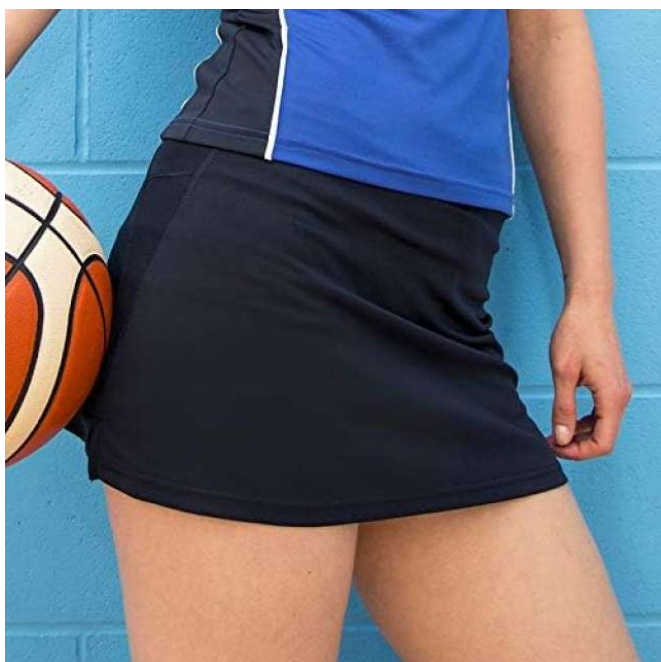

FHLV833 LADIES SKORT **Outlet**

FINDEN+HALES

CARACTERISTICI PRINCIPALE

140 g/m²

Textured knit outer skirt

Inner short made from permanent wicking CoolPass fabric

Inner short has reversed seams for comfort

Inner key pocket

Self-fabric waistband with inner drawcord

Outer: 100% Polyester Birdseye Mesh, Inner: 88% Polyester/12% Elastane Coolpass

Interlock

Tara de origine:

China

SPECIFICAȚIE DIMENSIUNE (CM)

	XS	L	XL
Buc./	36	36	36
Latimea taliei(B)	31	37	39
Lungime (B)	34.50	39	40.50

CULORI:

■ Navy