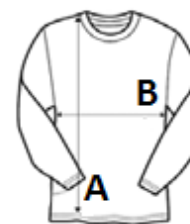

FRONT ROW & CO
EST. 1991

280 g/m²

Bumbac/Poliester

Fara eticheta

Washable at 40°C

CARACTERISTICI PRINCIPALE:

- Unisex premium sweat
- Quality cotton based brushed back fleece
- Set-in sleeves
- Crewneck, elasticated neck tape
- Contrast herringbone back

COD TARIFAR: 61102091

TARA DE ORIGINE

Pakistan

SPECIFICAȚIE DIMENSIUNE (CM)

	S
Buc./📦	24
Lungimea corpului (A)	70.00
Latimea pieptului (B)	51.00
Lungimea manecii (C)	65.00

CULORI:

■ Heather Grey/Navy