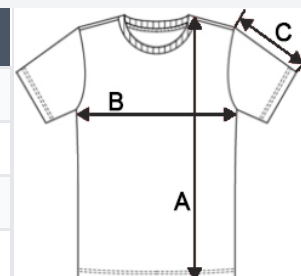

iDeal Basic
BRAND

130 g/m²

100% Poliester

Cusatura laterala

eticheta detasabila

2026 : 335. pag.

CARACTERISTICI PRINCIPALE:

100% polyester

Piqué mesh fabric

Lightweight, quick-drying fabric

Straight fit

Crew neck in piqué mesh with double topstitching

Tone-on-tone inner neck tape

Double-needle finish at sleeve and bottom hems

Tear-away brand label

COD TARIFAR: **61099020**

TARA DE ORIGINE

BangladeshSTANDARD
100

SPECIFICAȚIE DIMENSIUNE (CM)

	XS	S	M	L	XL	2XL	3XL	4XL
Buc./📦	100	100	100	100	100	100	50	50
Lungimea corpului (A)	67.00	69.00	71.00	73.00	75.00	77.00	79.00	81.00
Latimea pieptului (B)	47.00	50.00	53.00	56.00	59.00	62.00	65.00	68.00
Lungimea manecii (C)	23.25	24.00	24.75	25.50	26.25	27.00	27.75	28.50