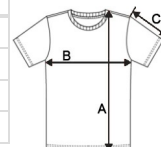

SPECIFICAȚIE DIMENSIUNE (CM)

	XS	S	M	L	XL	2XL
Buc./📦	100	100	100	100	100	100
Lungimea corpului (A)	61.00	63.00	65.00	67.00	69.00	71.00
Latimea pieptului (B)	43.00	46.00	49.00	52.00	55.00	58.00
Lungimea manecii (C)	18.00	18.75	19.50	20.25	21.00	21.75