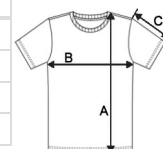

SPECIFICAȚIE DIMENSIUNE (CM)

	6/8	8/10	10/12	12/14
Buc./	100	100	100	100
Lungimea corpului (A)	49.20	54.00	58.80	63.60
Latimea pieptului (B)	36.40	39.00	42.50	46.00
Lungimea manecii (C)	14.55	16.75	19.05	21.35