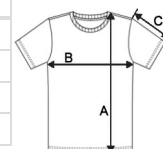

SPECIFICAȚIE DIMENSIUNE (CM)

	XS	S	M	L	XL	2XL	3XL	4XL	5XL
Buc./	100	100	100	100	100	100	50	50	50
Lungimea corpului (A)	64	70	72	74	76	78	80	82	84
Latimea pieptului (B)	48	50	53	56	59	62	65	68	71
Lungimea manecii (C)	15	16	17	17.50	18	18.50	19	19.50	20