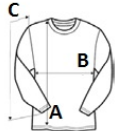

SPECIFICAȚIE DIMENSIUNE (CM)

	XS	S	M	L	XL	2XL
Buc./	50	50	50	50	50	50
Lungimea corpului (A)	64	70	72	74	76	78
Latimea pieptului (B)	47	50	53	56	59	62
Lungimea manecii (C)	59	60	61	62	63	64