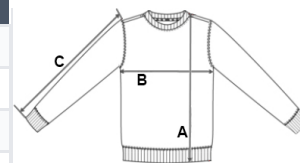

Brushed tubular fleece

Straight fit

1x1 ribbed finish at collar, sleeve hems and bottom hem with double topstitching

Tear-away brand label

COD TARIFAR: **61103099**

TARA DE ORIGINE

Pakistan

SPECIFICAȚIE DIMENSIUNE (CM)

	XS	S	M	L	XL	2XL	3XL	4XL
Buc./📦	25	25	25	25	25	25	25	25
Lungimea corpului (A)	66.00	67.50	69.00	70.50	72.00	73.50	75.00	76.50
Latimea pieptului (B)	48.00	51.00	54.00	57.00	60.00	63.00	66.00	69.00
Lungimea manecii (C)	64.00	64.50	65.00	65.50	66.00	66.50	67.00	67.50