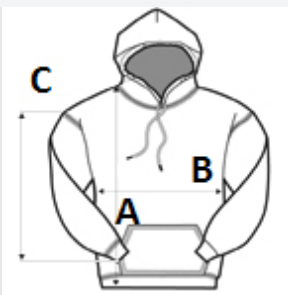

## CARACTERISTICI PRINCIPALE:

50% cotton / 50% polyester

Brushed tubular fleece

Straight fit

1x1 ribbed finish at sleeve and bottom hems with double topstitching

Kangaroo pocket

Jersey-lined hood with tone-on-tone round drawstring

Tear-away brand label

COD TARIFAR: **61103099**

TARA DE ORIGINE

**Pakistan**

## SPECIFICAȚIE DIMENSIUNE (CM)

	XS	S	M	L	XL	2XL	3XL	4XL
Buc./📏	25	25	25	25	25	25	25	25
Lungimea corpului (A)	66.00	67.50	69.00	70.50	72.00	73.50	75.00	76.50
Latimea pieptului (B)	48.00	51.00	54.00	57.00	60.00	63.00	66.00	69.00
Lungimea manecii (C)	64.00	64.50	65.00	65.50	66.00	66.50	67.00	67.50