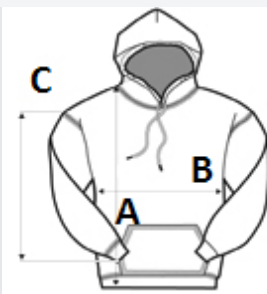

## CARACTERISTICI PRINCIPALE:

50% cotton / 50% polyester

Brushed tubular fleece

Straight fit

1x1 ribbed finish at sleeve and bottom hems with double topstitching

Kangaroo pocket

Jersey-lined hood with tone-on-tone round drawstring

Tear-away brand label

COD TARIFAR: **61103099**

TARA DE ORIGINE

**Pakistan**

## SPECIFICAȚIE DIMENSIUNE (CM)

	XS	S	M	L	XL	2XL	3XL	4XL
Buc./📦	25	25	25	25	25	25	25	25
Lungimea corpului (A)	66.00	67.50	69.00	70.50	72.00	73.50	75.00	76.50
Latimea pieptului (B)	48.00	51.00	54.00	57.00	60.00	63.00	66.00	69.00
Lungimea manecii (C)	64.00	64.50	65.00	65.50	66.00	66.50	67.00	67.50