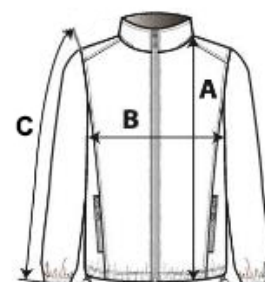

95% polyester / 5% elastane

2-layer softshell with water-repellent treatment

Inner layer: 100% black microfleece polyester

Straight fit

Stand-up collar

Two side pockets lined with polytricot, nylon zips and black zip pullers

Black nylon zip fastening with chin guard and puller

Shoulder and back yokes with topstitching

Black inner neck tape

Double-needle finish at sleeve and bottom hems

Tear-away brand label

COD TARIFAR: 62024010

TARA DE ORIGINE

Bangladesh

SPECIFICAȚIE DIMENSIUNE (CM)

	S	M	L	XL	2XL	3XL	4XL
Buc./☒	10	10	10	10	10	10	10
Lungimea corpului (A)	70.00	72.00	74.00	76.00	78.00	80.00	82.00
Latimea pieptului (B)	52.00	55.00	58.00	61.00	64.00	67.00	70.00
Lungimea manecii (C)	66.00	67.00	68.00	69.00	70.00	71.00	72.00