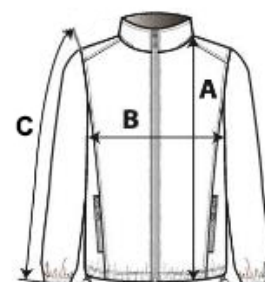

## CARACTERISTICI PRINCIPALE:

95% polyester / 5% elastane

2-layer softshell with water-repellent treatment

Inner layer: 100% black microfleece polyester

Straight fit

Stand-up collar

Two side pockets lined with polytricot, nylon zips and black zip pullers

Black nylon zip fastening with chin guard and puller

Shoulder and back yokes with topstitching

Black inner neck tape

Double-needle finish at sleeve and bottom hems

Tear-away brand label

COD TARIFAR: 62024010

## SPECIFICAȚIE DIMENSIUNE (CM)

	S	M	L	XL	2XL	3XL	4XL
Buc./☒	10	10	10	10	10	10	10
Lungimea corpului (A)	70.00	72.00	74.00	76.00	78.00	80.00	82.00
Latimea pieptului (B)	52.00	55.00	58.00	61.00	64.00	67.00	70.00
Lungimea manecii (C)	66.00	67.00	68.00	69.00	70.00	71.00	72.00