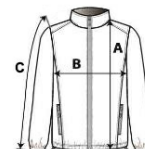

IB411 LADIES' BASIC SOFTSHELL JACKET **Nou****iDeal Basic**
BRAND

CARACTERISTICI PRINCIPALE

- 280 g/m²
- 95% polyester / 5% elastane
- 2-layer softshell with water-repellent treatment
- Inner layer: 100% black microfleece polyester
- Straight fit
- Two side pockets lined with polytricot, nylon zips and black zip pullers
- Black nylon zip fastening with chin guard and puller
- Shoulder and back yokes with topstitching
- Black inner neck tape
- Double-needle finish at sleeve and bottom hems
- Tear-away brand label

Certificări:

STANDARD
100

Tara de origine:

Bangladesh

2026 : 201. pag.

SPECIFICAȚIE DIMENSIUNE (CM)

	XS	S	M	L	XL	2XL	3XL	4XL
Buc./📏	10	10	10	10	10	10	10	10
Lungimea corpului (A)	61.75	63.75	65.75	67.75	69.75	71.75	73.75	75.75
Latimea pieptului (B)	44	47	50	53	56	59	62	65
Lungimea manecii (C)	61.50	62.50	63.50	64.50	65.50	66.50	67.50	68.50