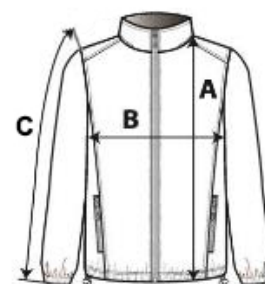

## CARACTERISTICI PRINCIPALE:

95% polyester / 5% elastane

2-layer softshell with water-repellent treatment

Inner layer: 100% black microfleece polyester

Straight fit

Two side pockets lined with polytricot, nylon zips and black zip pullers

Black nylon zip fastening with chin guard and puller

Shoulder and back yokes with topstitching

Black inner neck tape

Double-needle finish at sleeve and bottom hems

Tear-away brand label

COD TARIFAR: 62024010

## SPECIFICAȚIE DIMENSIUNE (CM)

	XS	S	M	L	XL	2XL	3XL	4XL
Buc./☒	10	10	10	10	10	10	10	10
Lungimea corpului (A)	61.75	63.75	65.75	67.75	69.75	71.75	73.75	75.75
Latimea pieptului (B)	44.00	47.00	50.00	53.00	56.00	59.00	62.00	65.00
Lungimea manecii (C)	61.50	62.50	63.50	64.50	65.50	66.50	67.50	68.50