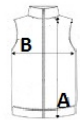

SPECIFICAȚIE DIMENSIUNE (CM)

	XS	S	M	L	XL	2XL	3XL	4XL
Buc./	10	10	10	10	10	10	10	10
Lungimea corpului (A)	66	68	70	72	74	76	78	80
Latimea pieptului (B)	49	52	55	58	61	64	67	70