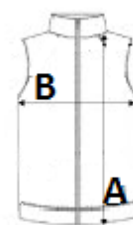

Tone-on-tone nylon zip fastening with chin guard and puller

Horizontal quilting

Wider quilting bands (11 cm at the front, 14.5 cm at the back) to enhance decoration

Tone-on-tone elastic bias finish at armholes and bottom hem

Inner hanging loop at collar

Packable product with storage pouch

Tear-away brand label

Injected padding: weight may vary depending on garment zones

Total weight is indicative

COD TARIFAR: **62024010**

TARA DE ORIGINE

Myanmar

SPECIFICAȚIE DIMENSIUNE (CM)

	S	M	L	XL	2XL	3XL	4XL
Buc./📦	15	15	15	15	15	15	15
Lungimea corpului (A)	67.00	69.00	71.00	73.00	75.00	77.00	79.00
Latimea pieptului (B)	53.00	56.00	59.00	62.00	65.00	68.00	71.00