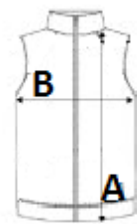

Tone-on-tone nylon zip fastening with chin guard and puller

Horizontal quilting

Wider quilting bands (11 cm at the front, 14.5 cm at the back) to enhance decoration

Tone-on-tone elastic bias finish at armholes and bottom hem

Inner hanging loop at collar

Packable product with storage pouch

Tear-away brand label

Injected padding: weight may vary depending on garment zones

Total weight is indicative

COD TARIFAR: **62024010**

TARA DE ORIGINE

Myanmar

SPECIFICAȚIE DIMENSIUNE (CM)

	S	M	L	XL	2XL	3XL	4XL
Buc./☒	15	15	15	15	15	15	15
Lungimea corpului (A)	67.00	69.00	71.00	73.00	75.00	77.00	79.00
Latimea pieptului (B)	53.00	56.00	59.00	62.00	65.00	68.00	71.00