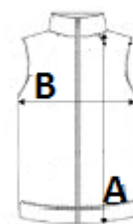

Two inner pockets

Tone-on-tone nylon zip fastening with chin guard and puller

Horizontal quilting

Wider quilting bands (11 cm at the front, 14.5 cm at the back) to enhance decoration

Tone-on-tone elastic bias finish at armholes and bottom hem

Inner hanging loop at collar

Packable product with storage pouch

Tear-away brand label

Injected padding: weight may vary depending on garment zones

Total weight is indicative

COD TARIFAR: **62024010**

TARA DE ORIGINE

## SPECIFICAȚIE DIMENSIUNE (CM)

	XS	S	M	L	XL	2XL
Buc./📦	15	15	15	15	15	15
Lungimea corpului (A)	61.00	63.00	65.00	67.00	69.00	71.00
Latimea pieptului (B)	45.00	48.00	51.00	54.00	57.00	60.00