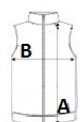

SPECIFICAȚIE DIMENSIUNE (CM)

	XS	S	M	L	XL	2XL
Buc./	15	15	15	15	15	15
Lungimea corpului (A)	61	63	65	67	69	71
Latimea pieptului (B)	45	48	51	54	57	60