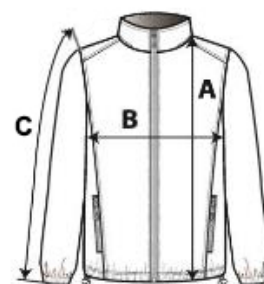

Microfleece with anti-pilling treatment

Straight fit

Stand-up collar

Two side pockets lined with jersey

Tone-on-tone plastic zip fastening

Tone-on-tone inner neck tape

Double-needle finish at sleeve and bottom hems

Tear-away brand label

COD TARIFAR: **61103099**

TARA DE ORIGINE

Bangladesh

SPECIFICAȚIE DIMENSIUNE (CM)

	XS	S	M	L	XL	2XL	3XL	4XL	5XL
Buc./📏	10	10	10	10	10	10	10	10	10
Lungimea corpului (A)	66.00	68.00	70.00	72.00	74.00	76.00	78.00	80.00	82.00
Latimea pieptului (B)	50.00	53.00	56.00	59.00	62.00	65.00	68.00	71.00	74.00
Lungimea manecii (C)	64.00	65.00	66.00	67.00	68.00	69.00	70.00	71.00	72.00