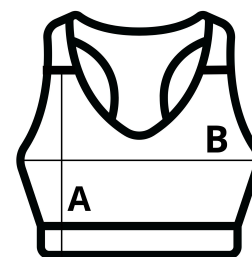

JustCool
RWD

210 g/m²

Poliester/Elastan

Washable at 30°C

CARACTERISTICI PRINCIPALE:

- 92% Polyester 8% Elastane
- Polyester/ Elastane blended fabric
- Cross-strap detail at back
- Double layer front for extra support
- Wicking quick dry fabric
- Printable elastic at band
- Scooped neckline

COD TARIFAR: **61089200**

TARA DE ORIGINE

China

Sedex²

SPECIFICAȚIE DIMENSIUNE (CM)

	XL
Buc./☒	30
Lungimea corpului (A)	28.00
Latimea pieptului (B)	36.50

CULORI:

■ Grey Melange