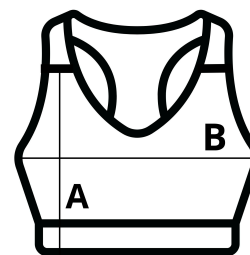

Cross-strap detail at back

Double layer front for extra support

Wicking quick dry fabric

Printable elastic at band

Scooped neckline

COD TARIFAR: 61089200

TARA DE ORIGINE

China

SPECIFICAȚIE DIMENSIUNE (CM)

	XL
Buc./📦	30
Lungimea corpului (A)	28.00
Latimea pieptului (B)	36.50

CULORI:

■ Grey Melange