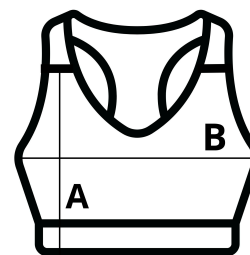

Cross-strap detail at back

Double layer front for extra support

Wicking quick dry fabric

Printable elastic at band

Scooped neckline

COD TARIFAR: **61089200**

TARA DE ORIGINE

China

Sedex

SPECIFICAȚIE DIMENSIUNE (CM)

	XL
Buc./📦	30
Lungimea corpului (A)	28.00
Latimea pieptului (B)	36.50

CULORI:

■ Grey Melange