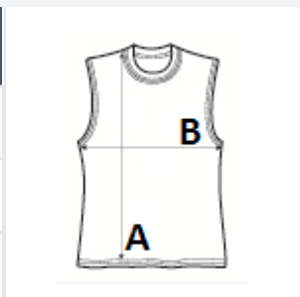

JustCool
AWDis

- 135 g/m²
- 100% Poliester
- Oversized
- eticheta detasabila
- Washable at 30°C

CARACTERISTICI PRINCIPALE:

- Oversize fit
- Dropped armhole for comfort
- Perfect paired with crop top or sports bra
- Large embellishment area
- AWDis' own lightweight Neoteric™ smooth fabric with inherent wickability
- Smooth fabric face for easy embellishment
- Self-fabric taped back neck
- Simple tear off label makes it perfect for rebranding

COD TARIFAR: **61099020**

TARA DE ORIGINE
Bangladesh

SPECIFICAȚIE DIMENSIUNE (CM)

	M	L	XL
Buc./📦	50	50	50
Lungimea corpului (A)	63.50	65.50	67.50
Latimea pieptului (B)	53.00	56.00	59.00

CULORI:

- Sapphire Blue
- Fire Red
- Hot Pink