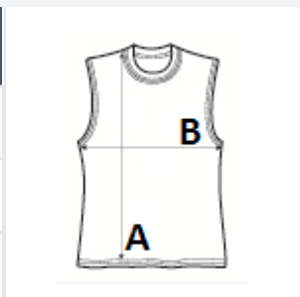

JustCool
AWDis

135 g/m² 100% Poliester Oversized eticheta detasabila Washable at 30°C

CARACTERISTICI PRINCIPALE:

- Oversize fit
- Dropped armhole for comfort
- Perfect paired with crop top or sports bra
- Large embellishment area
- AWDis' own lightweight Neoteric™ smooth fabric with inherent wickability
- Smooth fabric face for easy embellishment
- Self-fabric taped back neck
- Simple tear off label makes it perfect for rebranding

COD TARIFAR: **61099020**

TARA DE ORIGINE
Bangladesh

SPECIFICAȚIE DIMENSIUNE (CM)

	M	L	XL
Buc./📦	50	50	50
Lungimea corpului (A)	63.50	65.50	67.50
Latimea pieptului (B)	53.00	56.00	59.00

CULORI:

■ Sapphire Blue