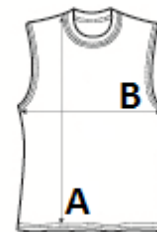

Dropped armhole for comfort

Perfect paired with crop top or sports bra

Large embellishment area

AWDis' own lightweight Neoteric™ smooth fabric with inherent wickability

Smooth fabric face for easy embellishment

Self-fabric taped back neck

Simple tear off label makes it perfect for rebranding

COD TARIFAR: 61099020

TARA DE ORIGINE

Bangladesh

SPECIFICAȚIE DIMENSIUNE (CM)

	M	L	XL
Buc./☒	50	50	50
Lungimea corpului (A)	63.50	65.50	67.50
Latimea pieptului (B)	53.00	56.00	59.00