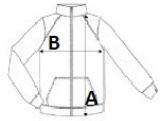

SPECIFICAȚIE DIMENSIUNE (CM)

	XS	S	M	L	XL	2XL
Buc./	20	20	20	20	20	20
Lungimea corpului (A)	74.50	76	78	80.50	82.50	84.50
Latimea pieptului (B)	48	51	54	57	60	63
Lungimea manecii (C)	80.50	81.50	82.50	83.50	84.50	85.50