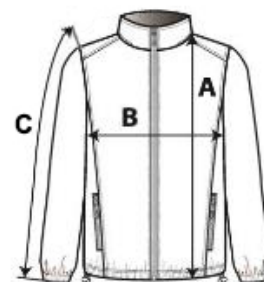

Warm and ultra-lightweight

Folds up into storage bag

2 front zipped pockets

Contrast interior: Convoy Grey for Black and Red; Navy for Light Royal Blue

Tone-on-tone interior: Navy for Navy

COD TARIFAR: 62024010

TARA DE ORIGINE

China

SPECIFICAȚIE DIMENSIUNE (CM)

	6/8	8/10	10/12	12/14
Buc./☒	15	15	15	15
Lungimea corpului (A)	47,5	53.00	57,75	62,5
Latimea pieptului (B)	39,5	42,5	45,5	48,5
Lungimea manecii (C)	47,25	53,5	57,25	61.00