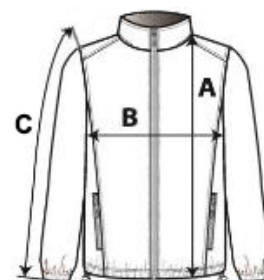

## CARACTERISTICI PRINCIPALE:

100% polyamide

Polyester padding

Warm and ultra-lightweight

Folds up into storage bag

2 front zipped pockets

Contrast interior: Convoy Grey for Black and Red; Navy for Light Royal Blue

## SPECIFICAȚIE DIMENSIUNE (CM)

	6/8	8/10	10/12	12/14
Buc./📦	15	15	15	15
Lungimea corpului (A)	47,5	53.00	57,75	62,5
Latimea pieptului (B)	39,5	42,5	45,5	48,5
Lungimea manecii (C)	47,25	53,5	57,25	61.00