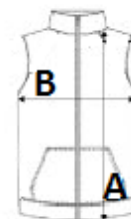

100% polyester mat 290T

100% polyester inner padding

Straight fit

Folds up into storage bag

2 zipped side pockets with nylon zip and tone-on-tone zip puller

2 inner storage pockets

Tone-on-tone nylon front zip fastening with zip puller

Horizontal padding for body and sides

Larger customisation area on chest and back

Elasticated bias finish on the armholes and hem

Hanging loop inside neck

Detachable brand label

COD TARIFAR: **62024010**

TARA DE ORIGINE

Bangladesh

SPECIFICAȚIE DIMENSIUNE (CM)

	S	M	L	XL	2XL
Buc./📦	15	15	15	15	15
Lungimea corpului (A)	67.00	69.00	71.00	73.00	75.00
Latimea pieptului (B)	53.00	56.00	59.00	62.00	65.00

CULORI:

■ Dark Grey