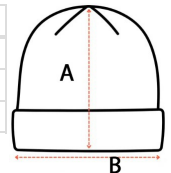

**KP895** BEANIE WITH PATCH

**CARACTERISTICI PRINCIPALE**

- 100% acrylic
- Knitted turn-up beanie in soft acrylic
- Cotton patch on the front for easy decoration access
- Tear-away brand label

**Tara de origine:**

China

2026 : 511. pag.

**SPECIFICAȚIE DIMENSIUNE (CM)**

	<b>U</b>
<b>Buc./</b>	100
<b>Inaltime (A)</b>	22,5
<b>Latime (B)</b>	21

**CULORI:**

- Black
- Dark Grey
- Dark Khaki
- Forest Green
- Grey Heather
- Navy
- Oxford Grey
- Red
- Royal Blue
- White