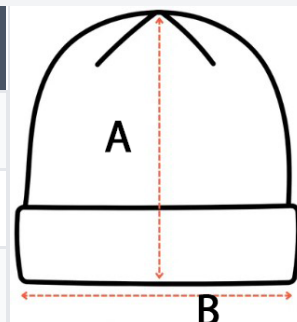

100% Acril eticheta detasabila Washable at 30°C

2026 : 511. pag.

CARACTERISTICI PRINCIPALE:

100% acrylic
Knitted turn-up beanie in soft acrylic
Cotton patch on the front for easy decoration access
Tear-away brand label

COD TARIFAR: 65050090

TARA DE ORIGINE

China

SPECIFICAȚIE DIMENSIUNE (CM)

	U
Buc./☒	100
Inaltime (A)	22,5
Latime (B)	21.00

CULORI:

- White
- Navy
- Royal Blue
- Dark Grey
- Grey Heather
- Oxford Grey
- Black
- Red
- Dark Khaki
- Forest Green