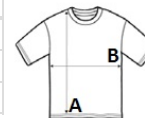

SPECIFICAȚIE DIMENSIUNE (CM)

	XS	S	M	L	XL	2XL	3XL
Buc./	36	36	36	36	36	36	36
Lungimea corpului (A)	68.58	71.12	73.66	76.20	78.74	81.28	83.82
Latimea pieptului (B)	46.99	52.07	57.15	62.23	67.31	72.39	77.47