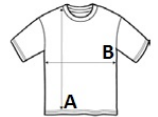

MM021 MUMBLES HONEY BEAR**CARACTERISTICI PRINCIPALE**

Honey coloured plush bear
 Comes dressed in a cream velour t-shirt
 Suitable for all ages
 Complies with EN71 European Toy Safety regulations
 Fabric Description: Plush Fur
 Sizes: Medium 28cm | Large 38cm
 Wash Care: Hand wash

Tara de origine:

China

 2025 : **507. pag.**
**SPECIFICAȚIE DIMENSIUNE (CM)**

	M	L
Buc./	36	24
Lungimea corpului (A)	11	15
Latimea pieptului (B)	8	10
Inaltimea plusului	28	38

**CULORI:**

Light Brown