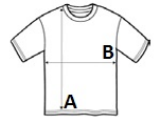

MM021 MUMBLES HONEY BEAR**CARACTERISTICI PRINCIPALE**

Honey coloured plush bear
 Comes dressed in a cream velour t-shirt
 Suitable for all ages
 Complies with EN71 European Toy Safety regulations
 Fabric Description: Plush Fur
 Sizes: Medium 28cm | Large 38cm
 Wash Care: Hand wash

Tara de origine:

China

📄 2026 : **582. pag.**📄 2025 : **507. pag.****SPECIFICAȚIE DIMENSIUNE (CM)**

	M	L
Buc./🌀	36	24
Lungimea corpului (A)	11	15
Latimea pieptului (B)	8	10
Inaltimea plusului	28	38

**CULORI:**