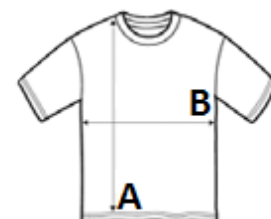

2026 : 582. pag.  
2025 : 507. pag.

**CARACTERISTICI PRINCIPALE:**

Key ring and fridge magnet bears  
Both wearing removable white t shirts  
Magnet – suitable for all ages  
Key Ring – Not suitable for children under 36 months  
Complies with EN71 regulations  
Fabric Description: Plush Fur  
Sizes: XS 10CM  
Wash Care: Hand wash

COD TARIFAR: **95030041**

**TARA DE ORIGINE**

**China**

**SPECIFICAȚIE DIMENSIUNE (CM)**

	XS
Buc./☒	144
Lungimea corpului (A)	3.00
Latimea pieptului (B)	6.50
Inaltimea plusului	14.00
Height (seated position)	10.00
Latimea panoului decorativ	6.50
Lungimea panoului decorativ	7.00