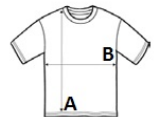

SPECIFICAȚIE DIMENSIUNE (CM)

	XS
Buc./	144
Lungimea corpului (A)	3
Latimea pieptului (B)	6.50
Inaltimea plusului	14
Height (seated position)	10
Latimea panoului decorativ	6.50
Lungimea panoului decorativ	7