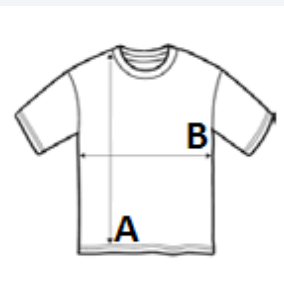

## CARACTERISTICI PRINCIPALE:

Crew neck acrylic jumper  
Complies with EN71 regulations  
Not suitable for children under 36 months  
Rib detail at hem, cuff and neck  
Fabric Description: Acrylic Knit  
Sizes: Small | Medium | Large  
Wash Care: Hand wash  
Certifications: EN071

## SPECIFICAȚIE DIMENSIUNE (CM)

	M
Buc./☒	72
Lungimea corpului (A)	13.00
Latimea pieptului (B)	6.50