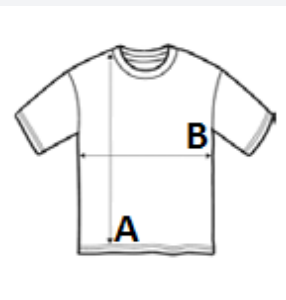

CARACTERISTICI PRINCIPALE:

Plain cotton jersey hooded t-shirt  
Complies with EN71 regulations  
Not suitable for children under 36 months  
Fabric Weight: 160gsm  
Fabric Description: Single Jersey  
Sizes: Medium | Large  
Wash Care: Hand wash  
Certifications: OEKOTEX, BSCI, SEDEX, EN071

COD TARIFAR: **61102099**

TARA DE ORIGINE

**Bangladesh**

SPECIFICAȚIE DIMENSIUNE (CM)

	L
Buc./📦	144
Lungimea corpului (A)	15.00
Latimea pieptului (B)	9.75

CULORI:

■ Red